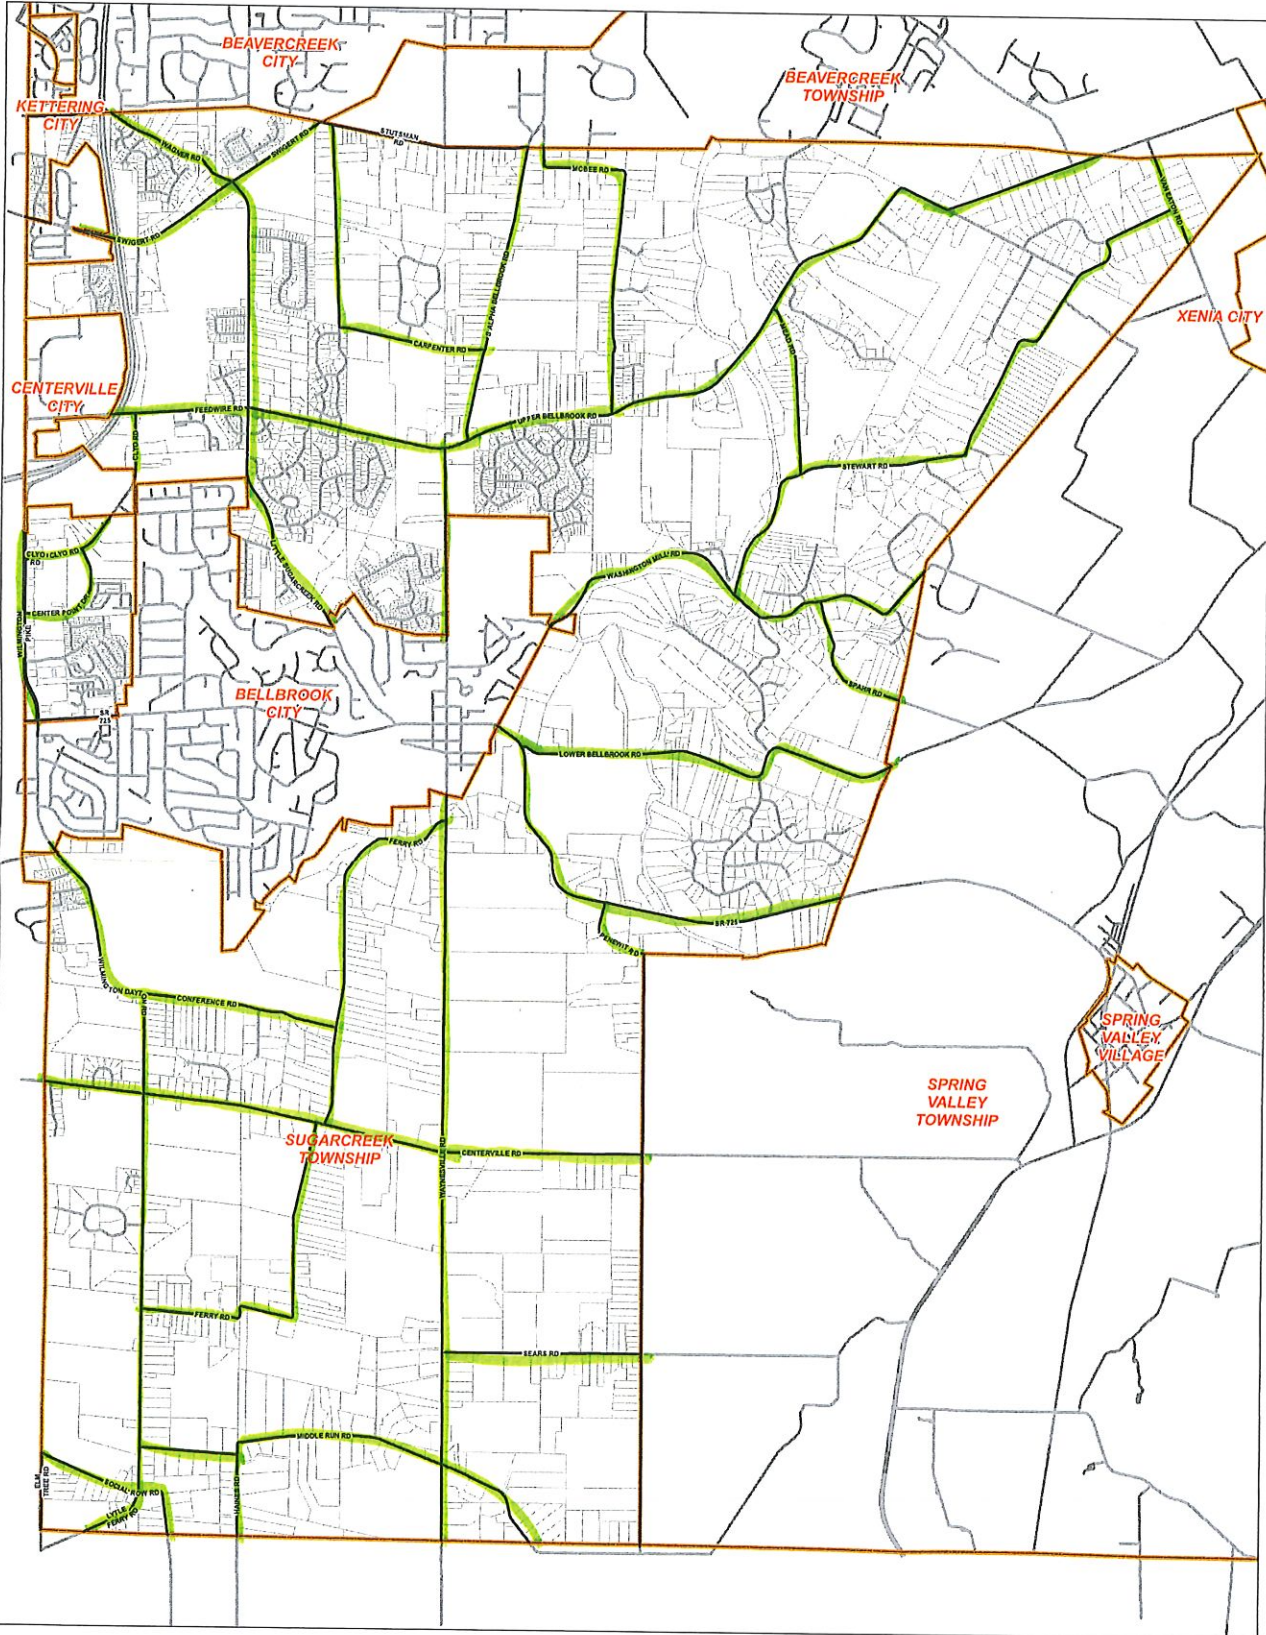

Main Roads in Sugarcreek Township

www.co.greene.oh.us